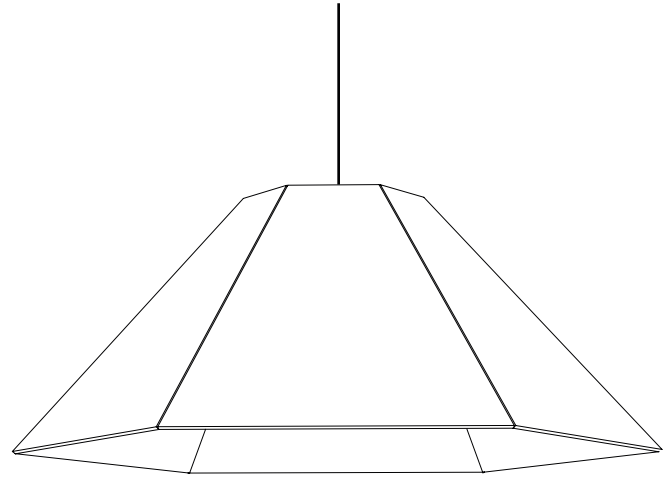

Cap Lamp 6

TABLE OF PRODUCTS

Cap Lamp 10	1250 x 1250 h 400
Cap Lamp 6	1250 x 1250 h 400
* A x B and h dimensions given in mm	

FINISH:

COLOUR: