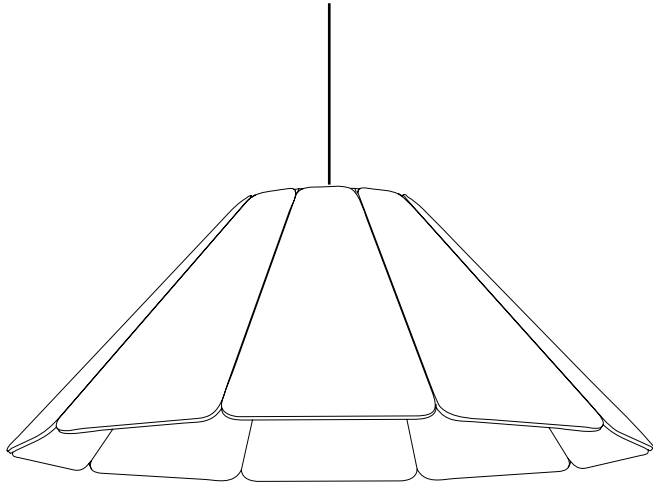

TECHNICAL DRAWINGS

Cap Lamp 10